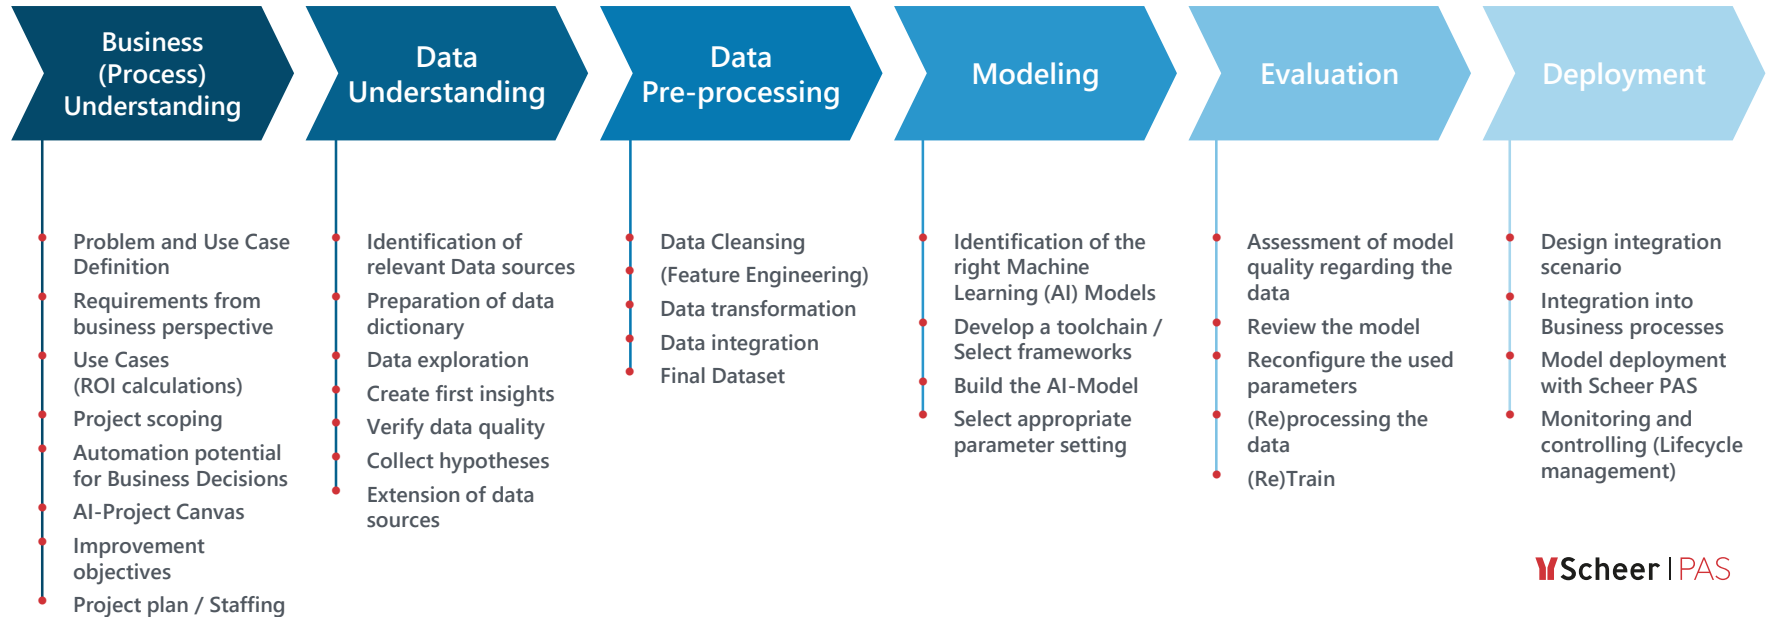

Scheer Artificial Intelligence @ Autumn Connection

25.09.2019

Sharam Dadashnia, Chief Data Scientist | Head of Innovation Circle

Scheer.ai – Mission Statement

“ With Scheer Artificial Intelligence
we help you to accelerate your
business processes

Integration of AI-Services into Business Processes using Scheer PAS

Scheer.ai – Project Methodology

Scheer.ai – AI Project Canvas

Scheer.ai – Use Case

Architecture: Real-time Anomaly Detector for SAP Accounting Data