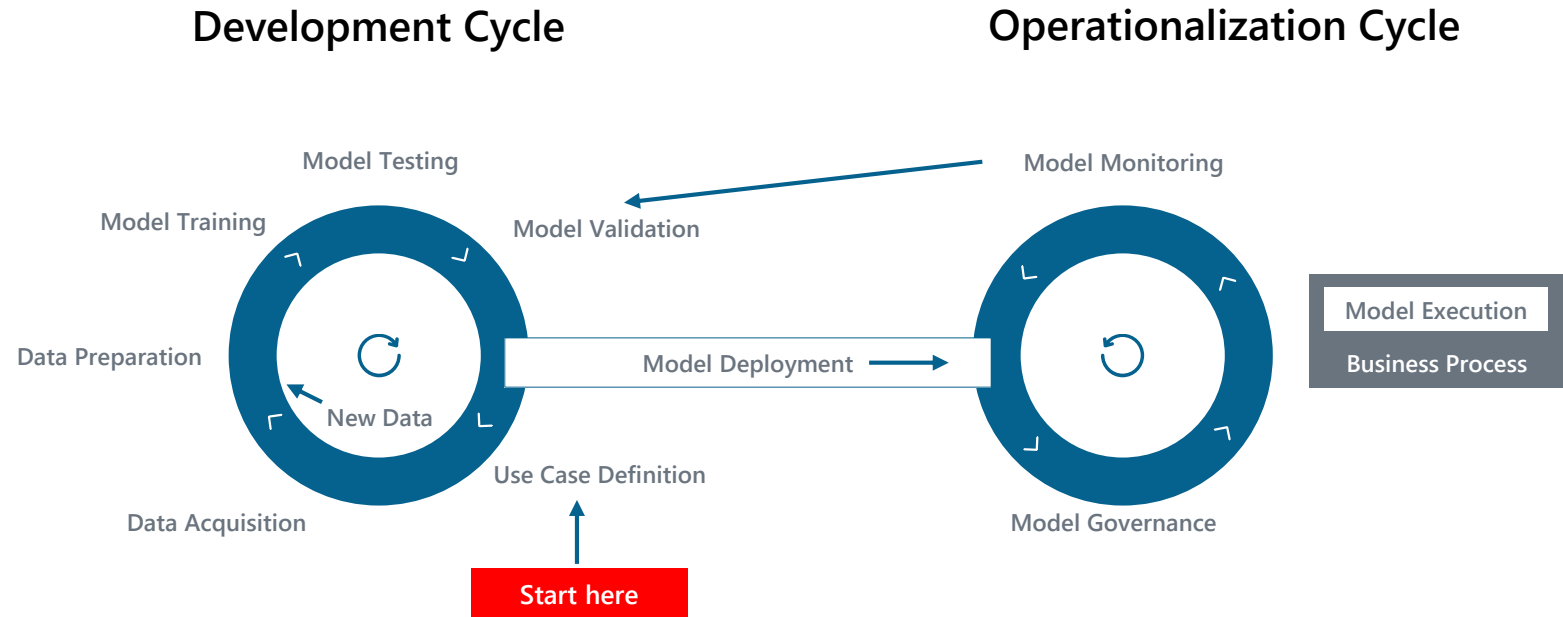

Scheer Artificial Intelligence @ Autumn Connection

25.09.2019

Sharam Dadashnia, Chief Data Scientist | Head of Innovation Circle

Scheer.ai – Mission Statement

“ With Scheer Artificial Intelligence
we help you to accelerate your
business processes

Integration of AI-Services into Business Processes using Scheer PAS

Scheer.ai – Project Methodology

Scheer.ai – AI Project Canvas

Scheer.ai – Use Case

Architecture: Real-time Anomaly Detector for SAP Accounting Data